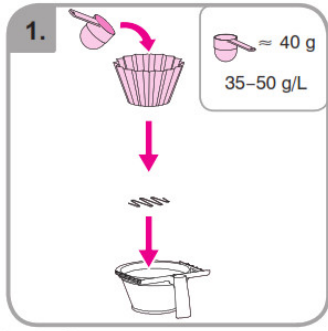

Accessories

Wait

Rinse

Safety gloves

Safety goggles

Dishwasher proof

Moist cloth

3 min.