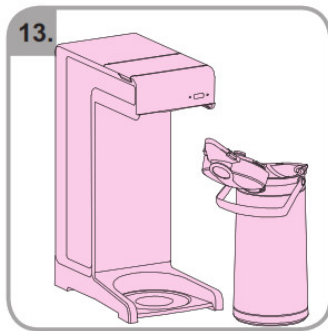

Accessories

Wait

Rinse

Safety gloves

Safety goggles

Dishwasher proof

Moist cloth

3 min.