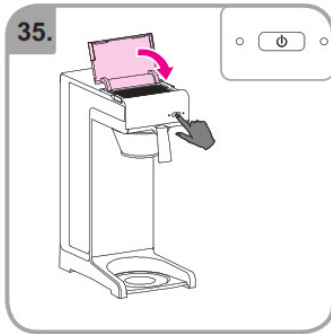

Accessories

Wait

Rinse

Safety gloves

Safety goggles

Dishwasher proof

Moist cloth

3 min.