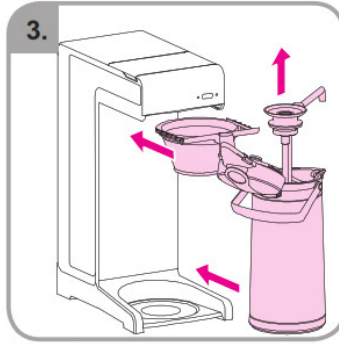

Accessories

Wait

Rinse

Safety gloves

Safety goggles

Dishwasher proof

Moist cloth

3 min.