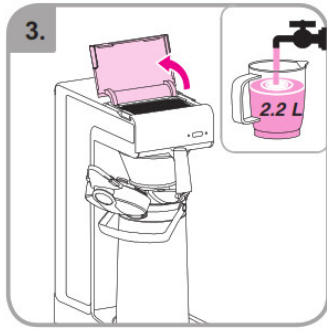

Accessories

Wait

Rinse

Safety gloves

Safety goggles

Dishwasher proof

Moist cloth

3 min.