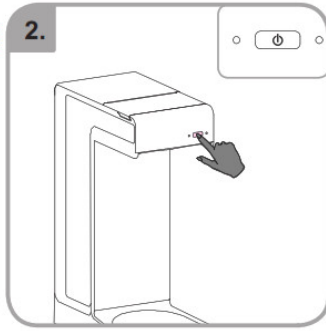

Accessories

Wait

Rinse

Safety gloves

Safety goggles

Dishwasher proof

Moist cloth

3 min.