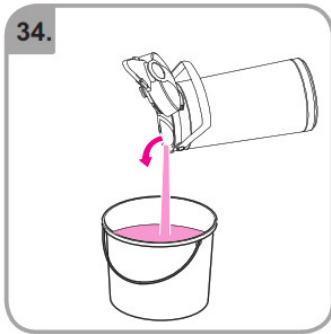

Accessories

Wait

Rinse

Safety gloves

Safety goggles

Dishwasher proof

Moist cloth

3 min.