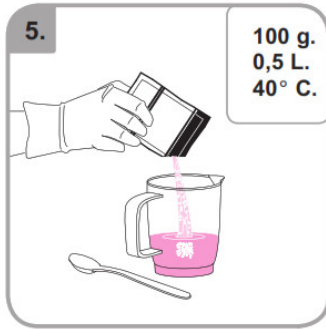

Accessories

Wait

Rinse

Safety gloves

Safety goggles

Dishwasher proof

Moist cloth

3 min.