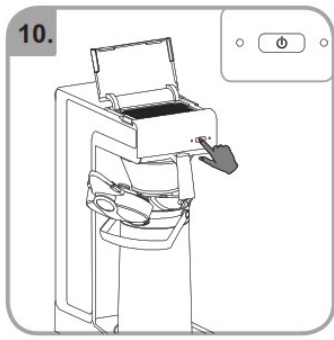

Accessories

Wait

Rinse

Safety gloves

Safety goggles

Dishwasher proof

Moist cloth

3 min.