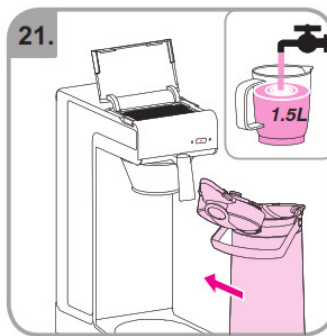

Accessories

Wait

Rinse

Safety gloves

Safety goggles

Dishwasher proof

Moist cloth

3 min.