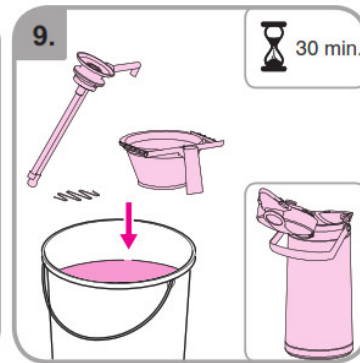

Accessories

Wait

Rinse

Safety gloves

Safety goggles

Dishwasher proof

Moist cloth

3 min.