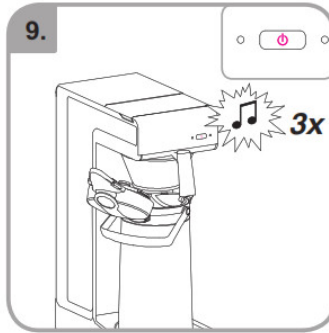

Accessories

Wait

Rinse

Safety gloves

Safety goggles

Dishwasher proof

Moist cloth

3 min.