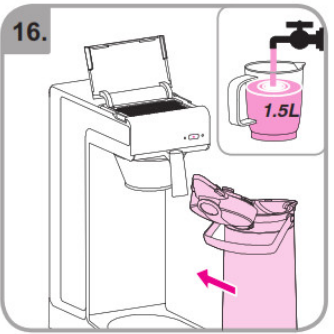

Accessories

Wait

Rinse

Safety gloves

Safety goggles

Dishwasher proof

Moist cloth

3 min.