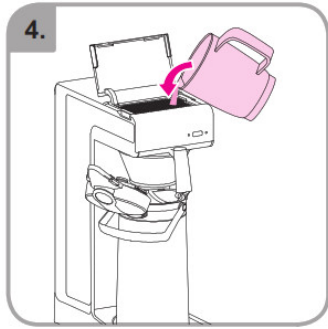

Accessories

Wait

Rinse

Safety gloves

Safety goggles

Dishwasher proof

Moist cloth

3 min.