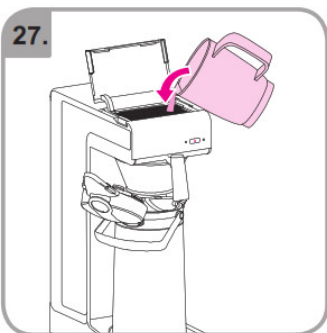

Accessories

Wait

Rinse

Safety gloves

Safety goggles

Dishwasher proof

Moist cloth

3 min.