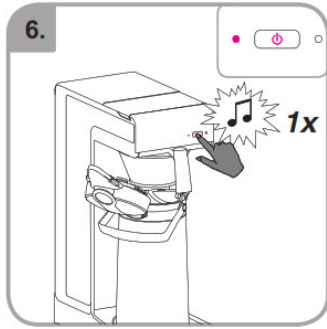

Accessories

Wait

Rinse

Safety gloves

Safety goggles

Dishwasher proof

Moist cloth

3 min.