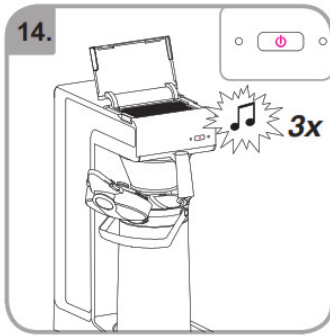

Accessories

Wait

Rinse

Safety gloves

Safety goggles

Dishwasher proof

Moist cloth

3 min.