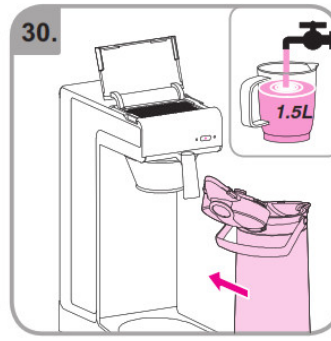

Accessories

Wait

Rinse

Safety gloves

Safety goggles

Dishwasher proof

Moist cloth

3 min.