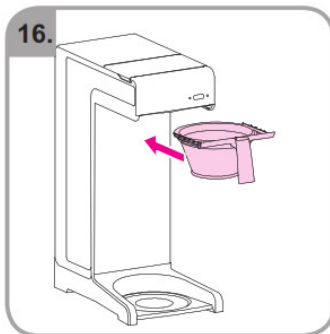

Accessories

Wait

Rinse

Safety gloves

Safety goggles

Dishwasher proof

Moist cloth

3 min.