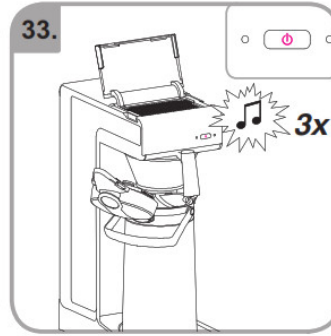

Accessories

Wait

Rinse

Safety gloves

Safety goggles

Dishwasher proof

Moist cloth

3 min.