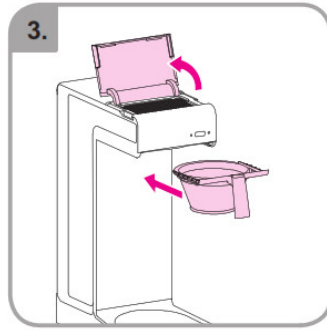

Accessories

Wait

Rinse

Safety gloves

Safety goggles

Dishwasher proof

Moist cloth

3 min.