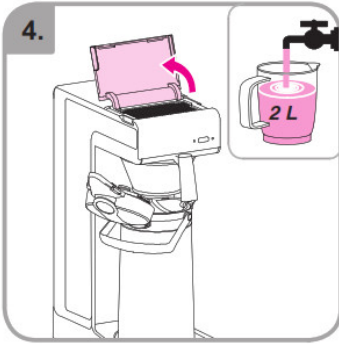

Accessories

Wait

Rinse

Safety gloves

Safety goggles

Dishwasher proof

Moist cloth

3 min.