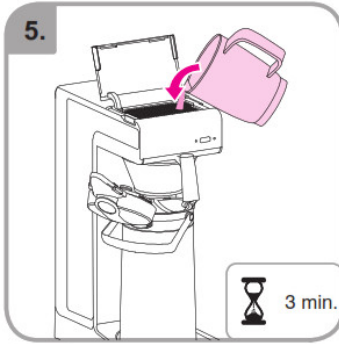

Accessories

Wait

Rinse

Safety gloves

Safety goggles

Dishwasher proof

Moist cloth

3 min.