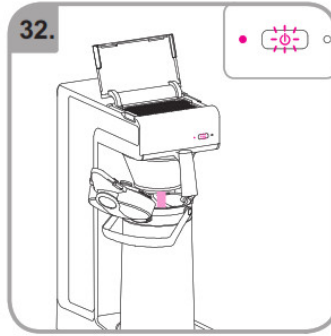

Accessories

Wait

Rinse

Safety gloves

Safety goggles

Dishwasher proof

Moist cloth

3 min.