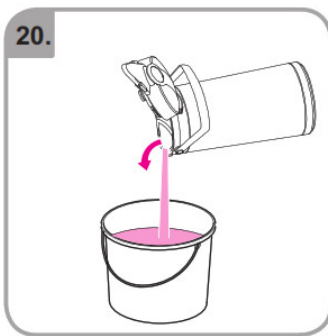

Accessories

Wait

Rinse

Safety gloves

Safety goggles

Dishwasher proof

Moist cloth

3 min.