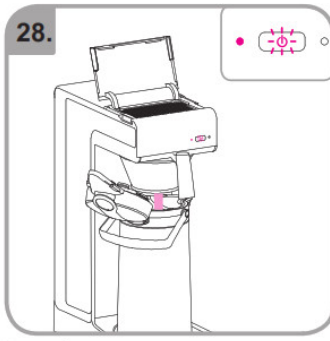

Accessories

Wait

Rinse

Safety gloves

Safety goggles

Dishwasher proof

Moist cloth

3 min.