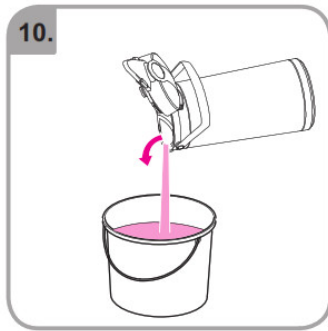

Accessories

Wait

Rinse

Safety gloves

Safety goggles

Dishwasher proof

Moist cloth

3 min.