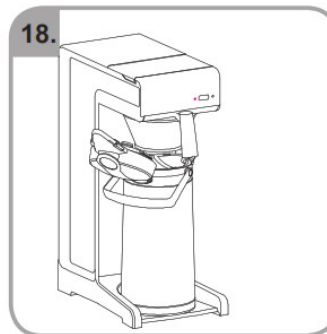

Accessories

Wait

Rinse

Safety gloves

Safety goggles

Dishwasher proof

Moist cloth

3 min.