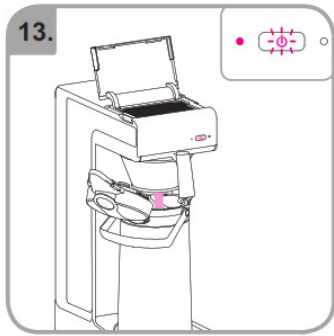

Accessories

Wait

Rinse

Safety gloves

Safety goggles

Dishwasher proof

Moist cloth

3 min.