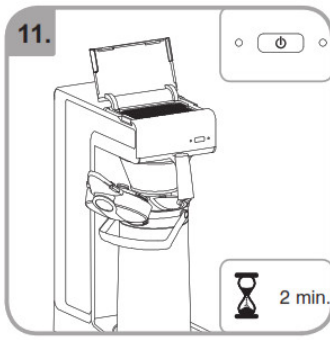

Accessories

Wait

Rinse

Safety gloves

Safety goggles

Dishwasher proof

Moist cloth

3 min.