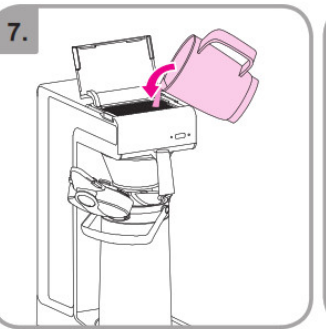

Accessories

Wait

Rinse

Safety gloves

Safety goggles

Dishwasher proof

Moist cloth

3 min.