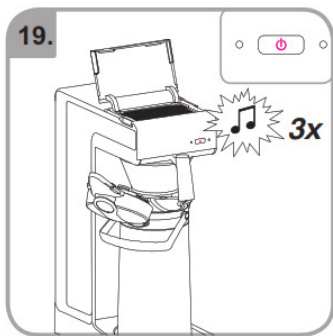

Accessories

Wait

Rinse

Safety gloves

Safety goggles

Dishwasher proof

Moist cloth

3 min.