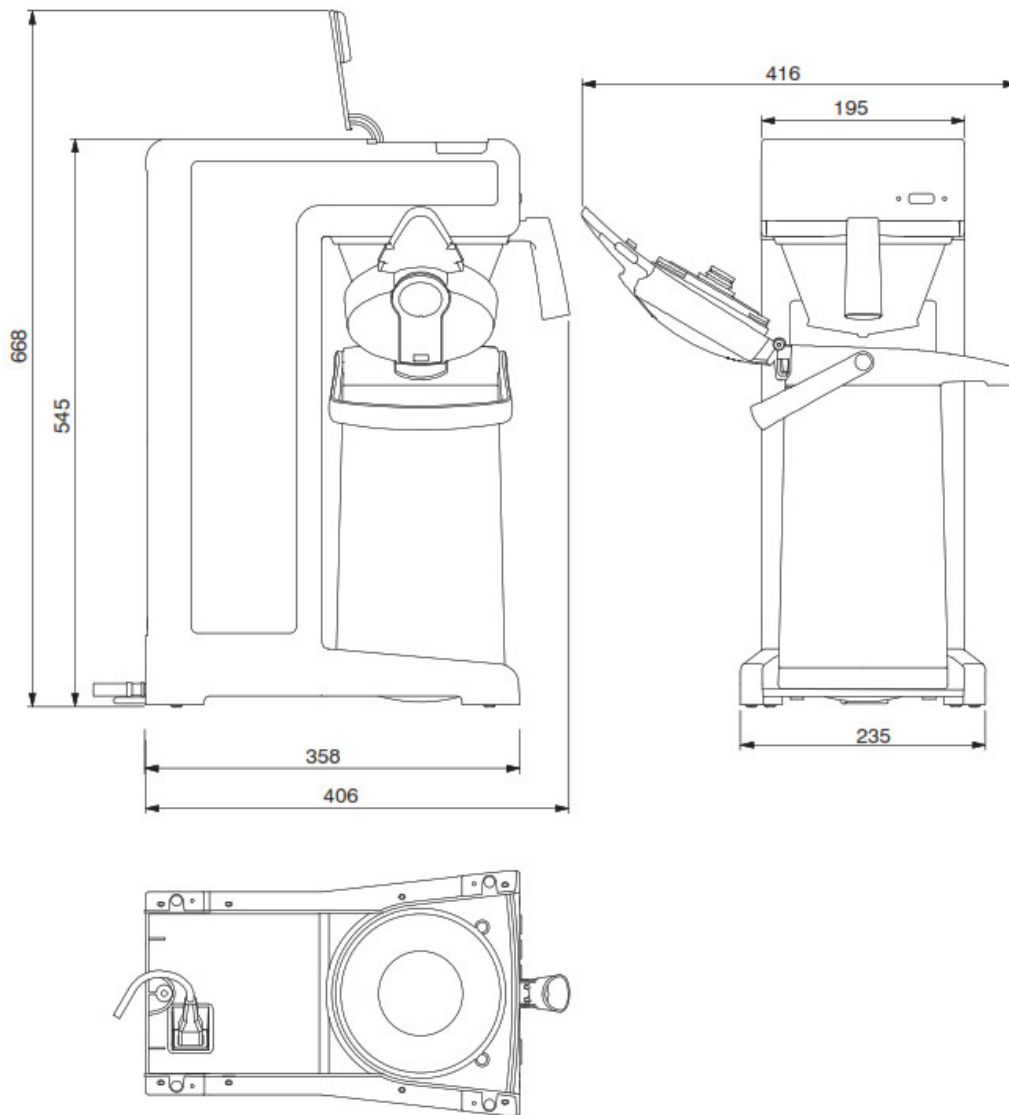

Contents [[hide](#)]

- [1 File](#)
- [Downloads](#)
- [2 References](#)

File Downloads

bravilor User Manual [Download](#) [optimized]
BRAVILOR BONAMAT, THxx-0xx [Download](#)

References

- [/// Bravilor Bonamat | Professional coffee machines and hot water dispensers](#)