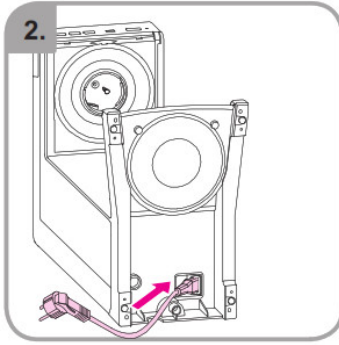

Accessories

Wait

Rinse

Safety gloves

Safety goggles

Dishwasher proof

Moist cloth

3 min.