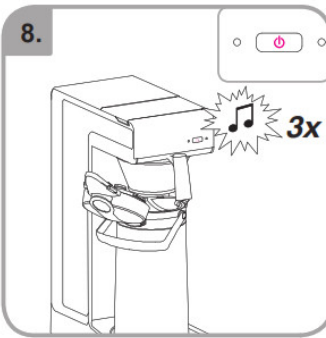

Accessories

Wait

Rinse

Safety gloves

Safety goggles

Dishwasher proof

Moist cloth

3 min.