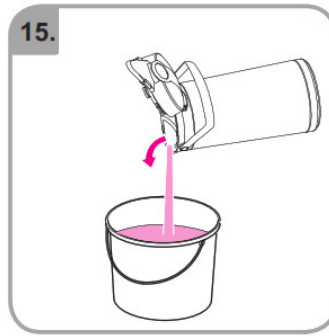

Accessories

Wait

Rinse

Safety gloves

Safety goggles

Dishwasher proof

Moist cloth

3 min.