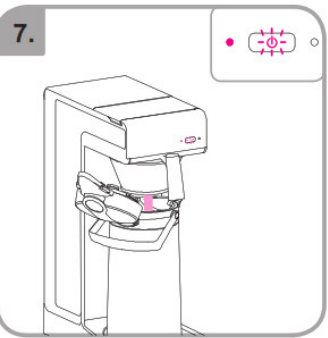

Accessories

Wait

Rinse

Safety gloves

Safety goggles

Dishwasher proof

Moist cloth

3 min.