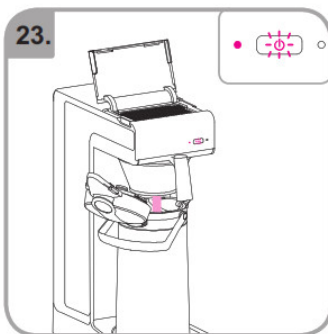

Accessories

Wait

Rinse

Safety gloves

Safety goggles

Dishwasher proof

Moist cloth

3 min.