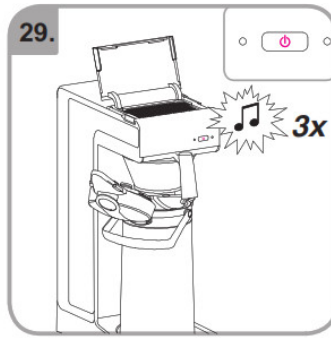

Accessories

Wait

Rinse

Safety gloves

Safety goggles

Dishwasher proof

Moist cloth

3 min.