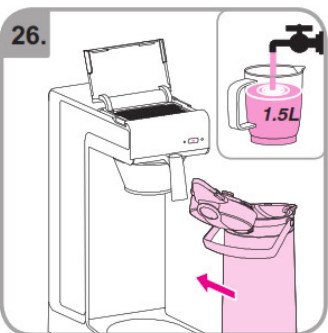

Accessories

Wait

Rinse

Safety gloves

Safety goggles

Dishwasher proof

Moist cloth

3 min.