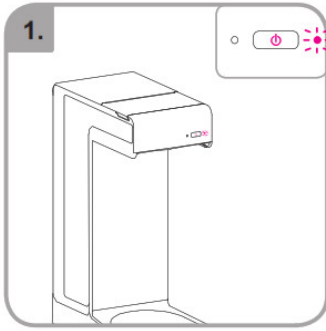

Accessories

Wait

Rinse

Safety gloves

Safety goggles

Dishwasher proof

Moist cloth

3 min.