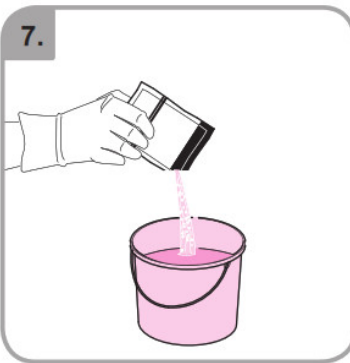

Accessories

Wait

Rinse

Safety gloves

Safety goggles

Dishwasher proof

Moist cloth

3 min.