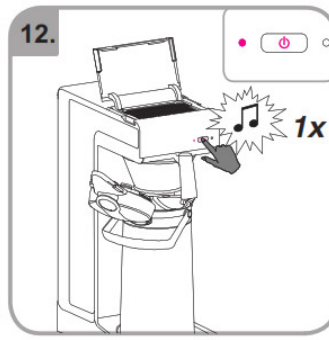

Accessories

Wait

Rinse

Safety gloves

Safety goggles

Dishwasher proof

Moist cloth

3 min.