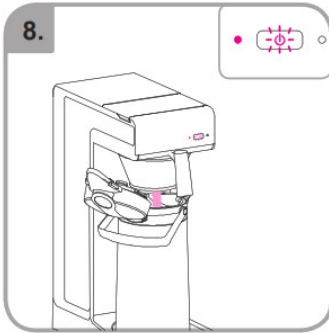

Accessories

Wait

Rinse

Safety gloves

Safety goggles

Dishwasher proof

Moist cloth

3 min.