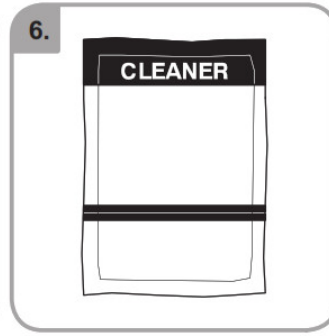

Accessories

Wait

Rinse

Safety gloves

Safety goggles

Dishwasher proof

Moist cloth

3 min.