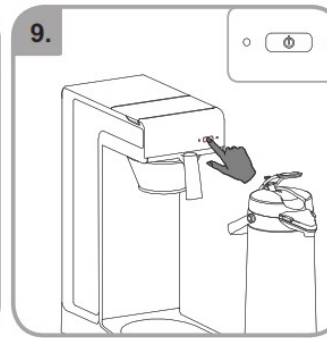

Accessories

Wait

Rinse

Safety gloves

Safety goggles

Dishwasher proof

Moist cloth

3 min.