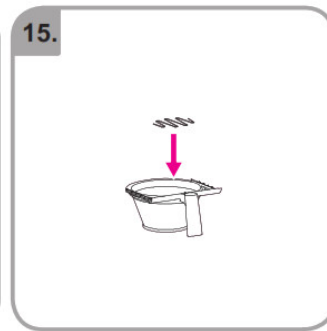

Accessories

Wait

Rinse

Safety gloves

Safety goggles

Dishwasher proof

Moist cloth

3 min.