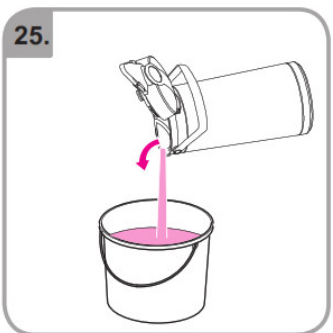

Accessories

Wait

Rinse

Safety gloves

Safety goggles

Dishwasher proof

Moist cloth

3 min.