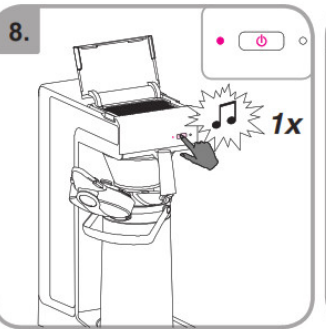

Accessories

Wait

Rinse

Safety gloves

Safety goggles

Dishwasher proof

Moist cloth

3 min.