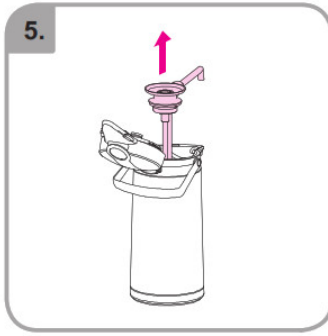

Accessories

Wait

Rinse

Safety gloves

Safety goggles

Dishwasher proof

Moist cloth

3 min.