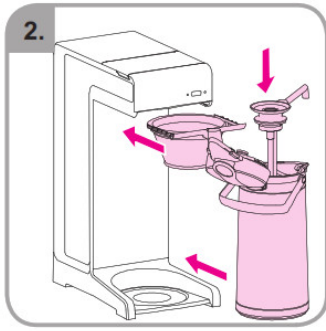

Accessories

Wait

Rinse

Safety gloves

Safety goggles

Dishwasher proof

Moist cloth

3 min.