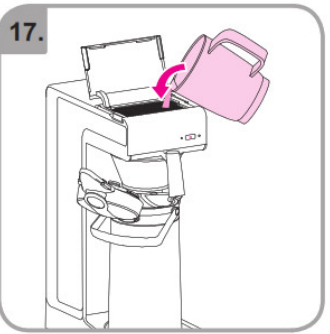

Accessories

Wait

Rinse

Safety gloves

Safety goggles

Dishwasher proof

Moist cloth

3 min.