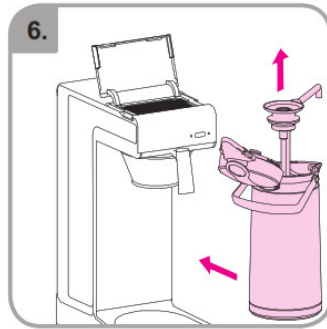

Accessories

Wait

Rinse

Safety gloves

Safety goggles

Dishwasher proof

Moist cloth

3 min.