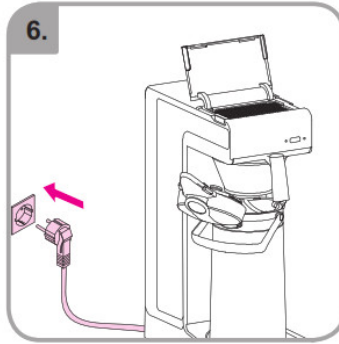

Accessories

Wait

Rinse

Safety gloves

Safety goggles

Dishwasher proof

Moist cloth

3 min.