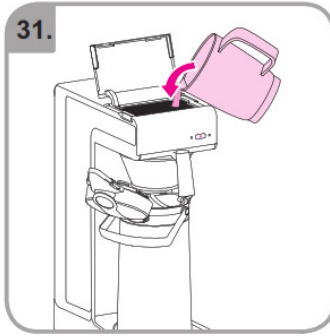

Accessories

Wait

Rinse

Safety gloves

Safety goggles

Dishwasher proof

Moist cloth

3 min.