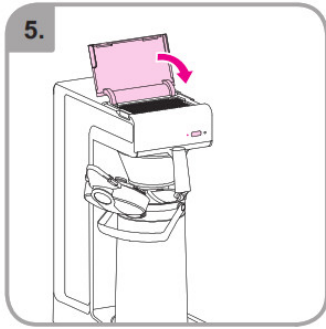

Accessories

Wait

Rinse

Safety gloves

Safety goggles

Dishwasher proof

Moist cloth

3 min.