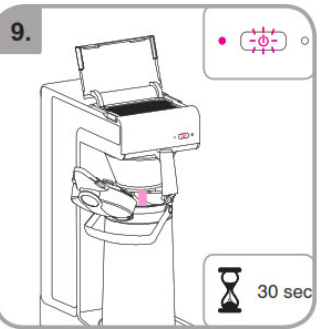

Accessories

Wait

Rinse

Safety gloves

Safety goggles

Dishwasher proof

Moist cloth

3 min.