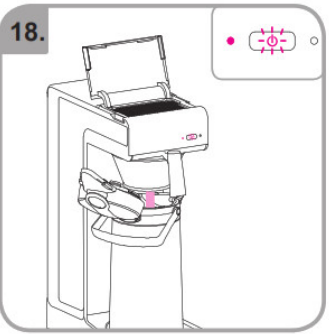

Accessories

Wait

Rinse

Safety gloves

Safety goggles

Dishwasher proof

Moist cloth

3 min.