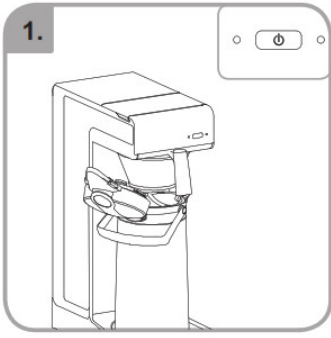

Accessories

Wait

Rinse

Safety gloves

Safety goggles

Dishwasher proof

Moist cloth

3 min.