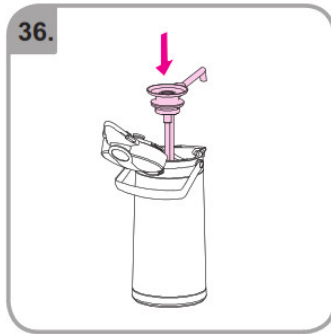

Accessories

Wait

Rinse

Safety gloves

Safety goggles

Dishwasher proof

Moist cloth

3 min.