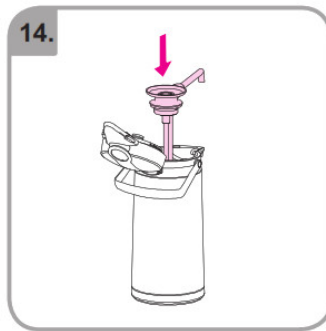

Accessories

Wait

Rinse

Safety gloves

Safety goggles

Dishwasher proof

Moist cloth

3 min.