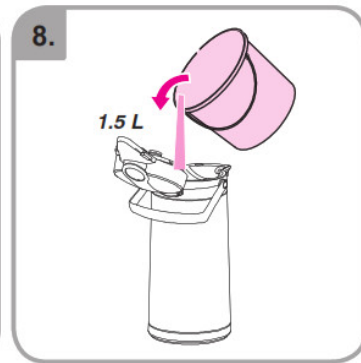

Accessories

Wait

Rinse

Safety gloves

Safety goggles

Dishwasher proof

Moist cloth

3 min.