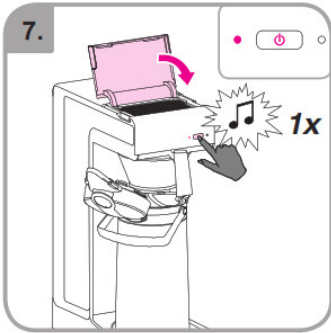

Accessories

Wait

Rinse

Safety gloves

Safety goggles

Dishwasher proof

Moist cloth

3 min.