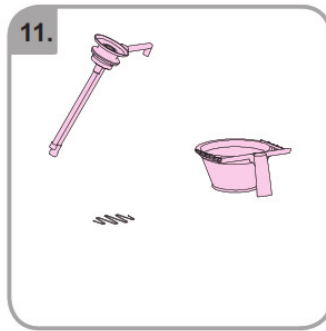

Accessories

Wait

Rinse

Safety gloves

Safety goggles

Dishwasher proof

Moist cloth

3 min.