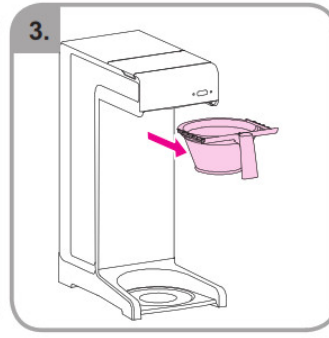

Accessories

Wait

Rinse

Safety gloves

Safety goggles

Dishwasher proof

Moist cloth

3 min.