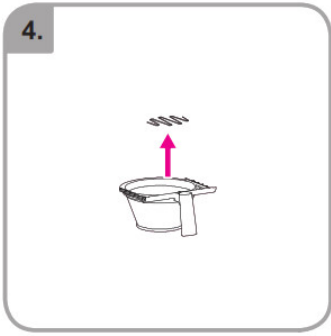

Accessories

Wait

Rinse

Safety gloves

Safety goggles

Dishwasher proof

Moist cloth

3 min.