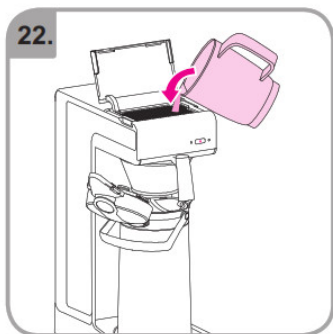

Accessories

Wait

Rinse

Safety gloves

Safety goggles

Dishwasher proof

Moist cloth

3 min.